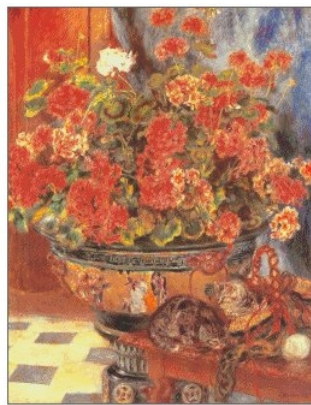

2008년 6월 Update 도안

14count 28x37cm, 100colors
With Violets Wreathed and Robe
of Saffron-Godward

14count 50x40c, 90colors
Still Life with Peonies
-Paul Gauguin

14count 52x76cm, 130colors
The Black Brunswicker
-Millais

14count 60x51cm, 90colors
Flowers
-Fantin Latour Henri

14count 46x60cm, 100colors
제라늄과고양이
-르노와르

14count 60x50cm, 90colors
Fishing in Spring
-van Gogh

14count 60x47cm, 90colors
The Langlois Bridge
-Gogh

14count 47x60cm, 120colors
Vase of Chrysanthemums
-Renoir