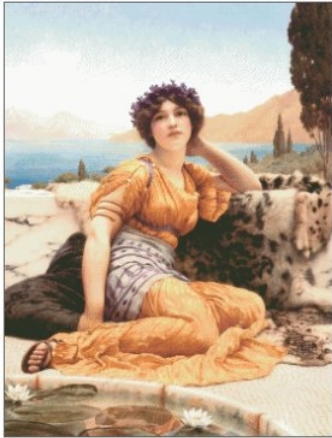

2008년 6월 Update 도안

14count 28x37cm, 100colors
With Violets Wreathed and Robe
of Saffron-Godward

14count 50x40c, 90colors
Still Life with Peonies
-Paul Gauguin

14count 52x76cm, 130colors
The Black Brunswicker
-Millais